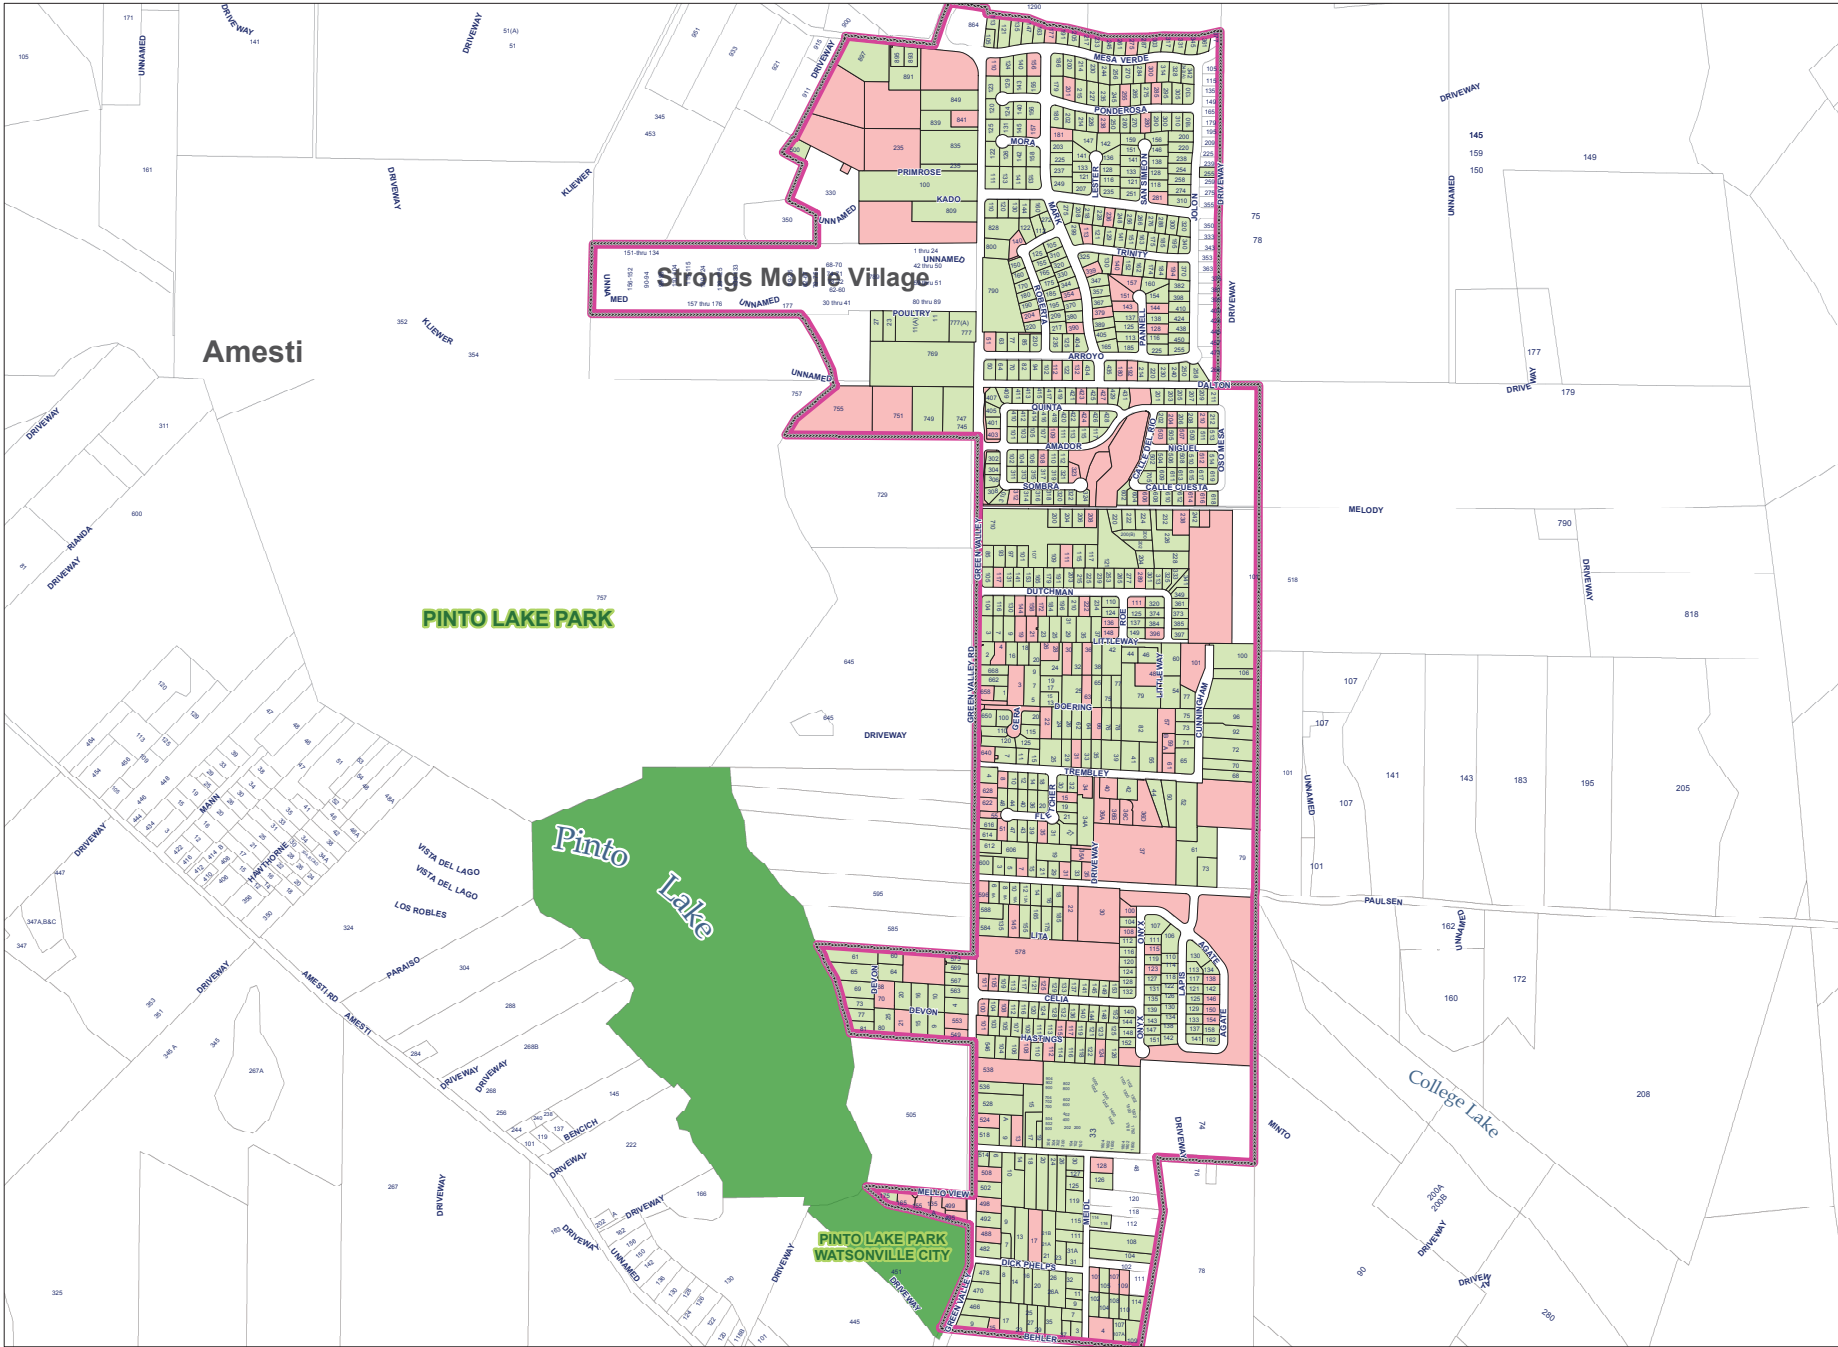

Green Waste Service Locations

Freedom

- Urban Services Boundary
- Rural Services Boundary
- RSL GWR Service**
- NO - 1717
- YES - 1835
- USL GWR Service**
- NO - 6470
- YES - 17916
- City Limits**
- CITY**
- CITY OF CAPITOLA
- CITY OF SANTA CRUZ
- CITY OF SCOTTS VALLEY
- CITY OF WATSONVILLE

0 0.0425 0.085 0.17 Miles

Page 4 of 20
Date: 9/4/2015

DPW GIS Job #101-14
KNC