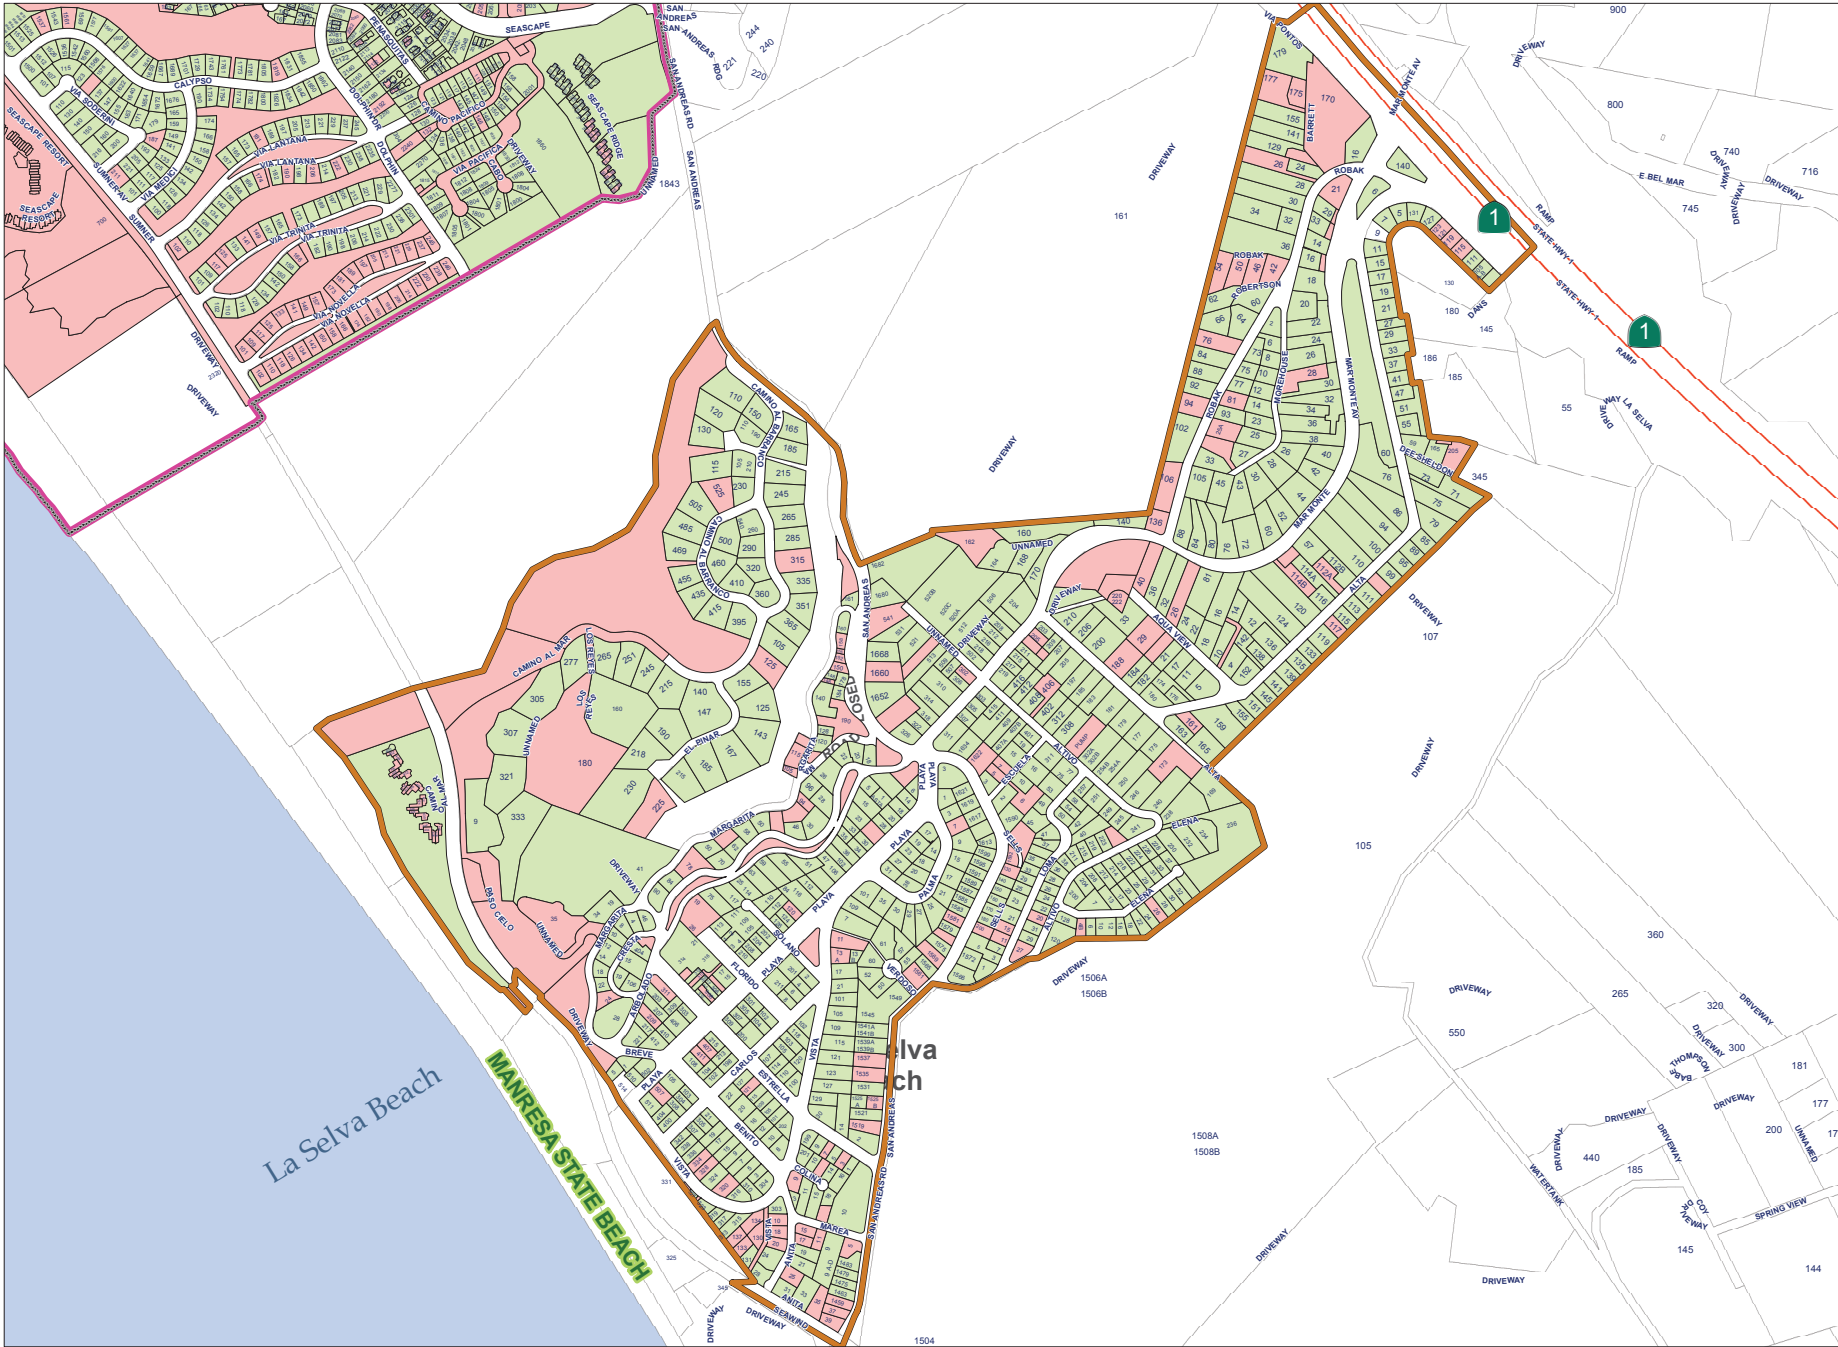

Green Waste Service Locations

Rio Del Mar

- Urban Services Boundary
- Rural Services Boundary
- RSL GWR Service**
 - NO - 1717
 - YES - 1835
- USL GWR Service**
 - NO - 6470
 - YES - 17916
- City Limits**
- CITY**
 - CITY OF CAPITOLA
 - CITY OF SANTA CRUZ
 - CITY OF SCOTTS VALLEY
 - CITY OF WATSONVILLE