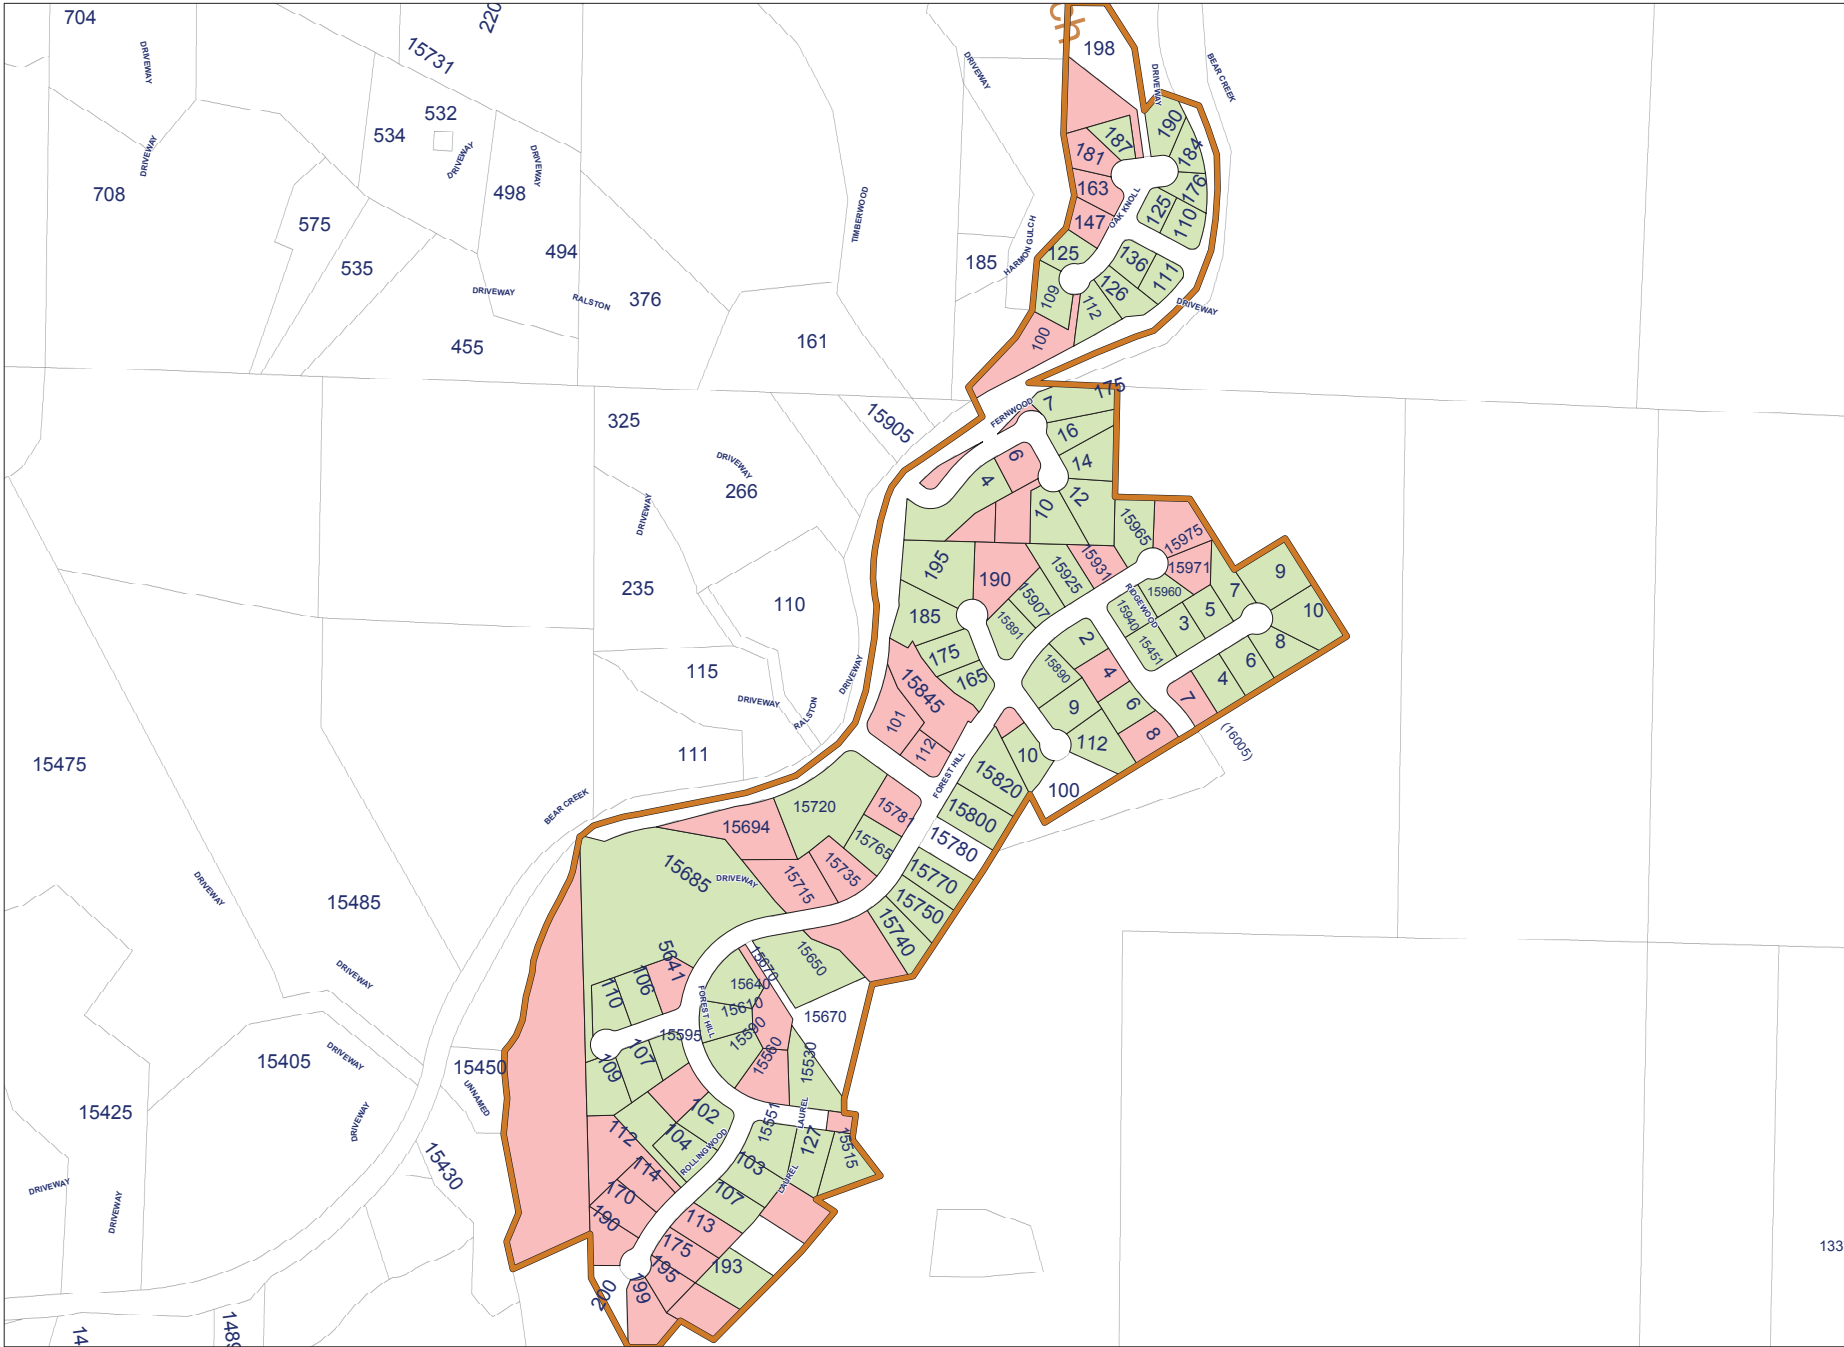

Green Waste Service Locations

Ben Lomond 2

- Urban Services Boundary
- Rural Services Boundary
- RSL GWR Service**
 - NO - 1717
 - YES - 1835
- USL GWR Service**
 - NO - 6470
 - YES - 17916
- City Limits**
- CITY**
 - CITY OF CAPITOLA
 - CITY OF SANTA CRUZ
 - CITY OF SCOTT'S VALLEY
 - CITY OF WATSONVILLE